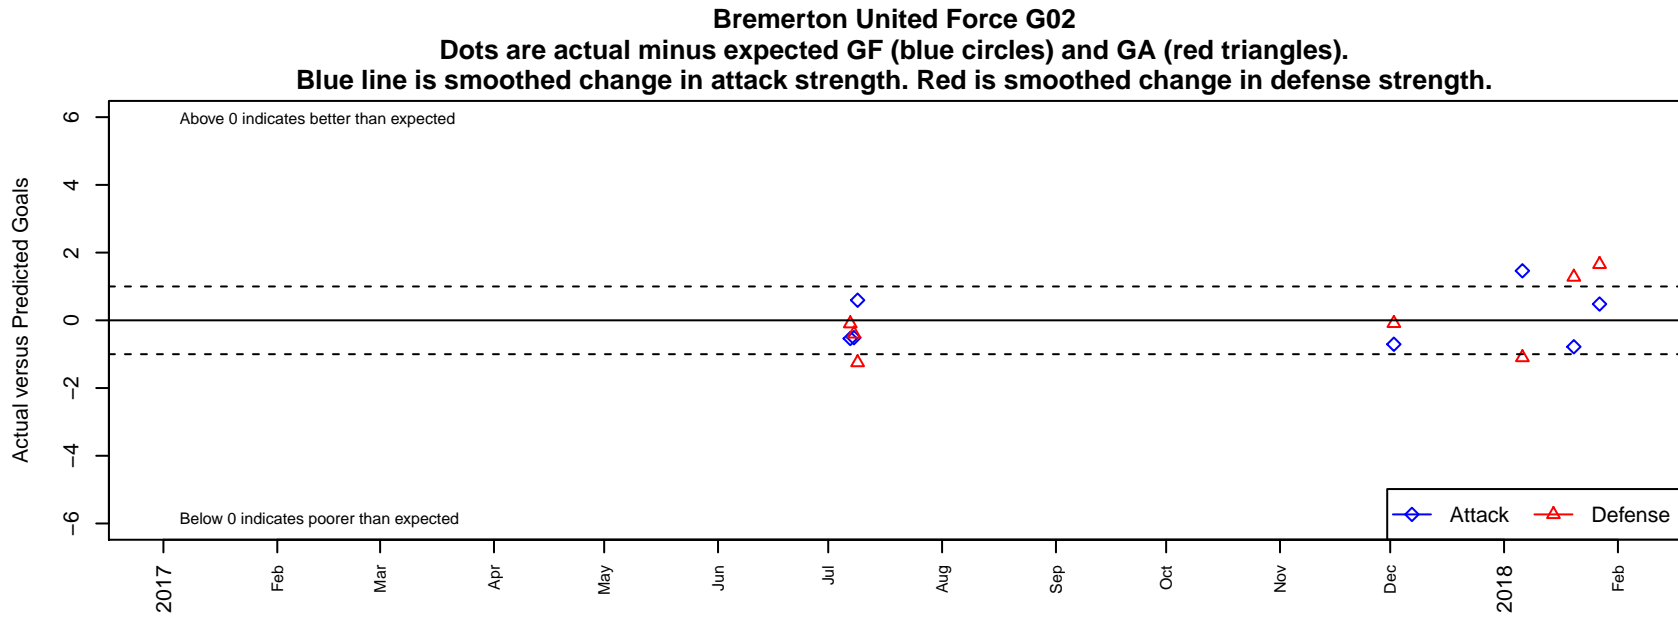

# Bremerton United Force G02

Bremerton, WA  
G02 total strength=1260  
attack=3.55 defense=6.84  
fall league = NPSL Div 2 (02) U16

alt names used:  
Bremerton SC FORCE  
BSC G02 Force

Venues played:  
2017 Seattle Cup GU16  
2017 NPSL Division 2 (02) U16

<b>date</b>	<b>home</b>		<b>away</b>		<b>venue</b>	<b>pred.home</b>	<b>pred.away</b>
2018-01-27	LSDSC Ladybugs G02	1	Bremerton United Force G02	1	2017 NPSL Division 2 (02) U16	2.65	0.52
2018-01-20	Irish FC Gators G02	0	Bremerton United Force G02	0	2017 NPSL Division 2 (02) U16	1.28	0.78
2018-01-06	Mukilteo Rush Nero G02	2	Bremerton United Force G02	2	2017 NPSL Division 2 (02) U16	0.90	0.54
2017-12-02	Seattle United NE Blue G02	1	Bremerton United Force G02	0	2017 NPSL Division 2 (02) U16	0.91	0.71
2017-07-09	Bremerton United Force G02	1	Seattle United Shoreline Blue G02	3	2017 Seattle Cup GU16	0.41	1.75
2017-07-08	MRFC White G02	2	Bremerton United Force G02	0	2017 Seattle Cup GU16	1.60	0.51
2017-07-07	Bremerton United Force G02	0	Mukilteo Rush Nero G02	1	2017 Seattle Cup GU16	0.54	0.90